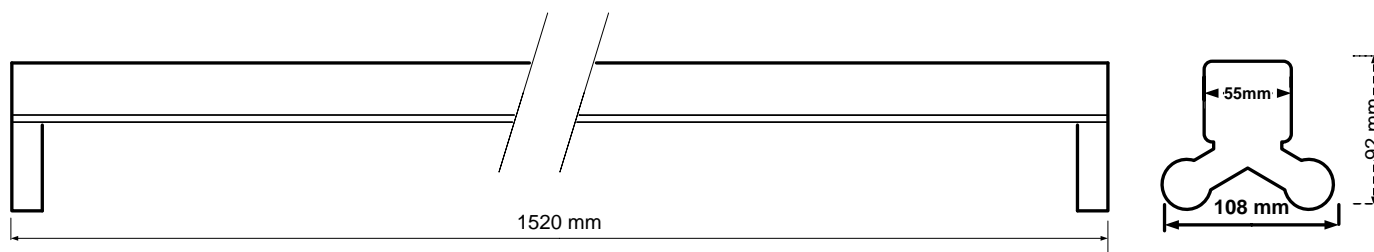

802-631

General Information

Order Code	802-631
Product Description	CYFELCO BS 150CM 2(T8) RET LED
Application	Offices, shops, educational and public centres, etc.
Installation	Ceiling Surface Mounted Luminaire
Luminaire type	Continental Batten for retrofit T8 lamps
Light Source	T8 LED Tube
Number of light sources	2 pcs (not included)
Gear	--
Dimming	Not Dimmable
Standards	2014/30/EU Electromagnetic Compatibility Directive 2014/35/EU Low Voltage Directive
CE mark	Yes
Warranty	2 years

Electrical Data

Input voltage	220-240 V
Input Frequency	50-60 Hz
Protection class	Class I

Mechanical Characteristics

Housing Material	Sheet steel 0,5mm
Surface Finish	White powder coating (RAL 9003)
Ingress protection code	IP 20 [Finger-protected]
Mechanical impact protection code	IK03
Dimensions LxWxH	1520x55x92mm

Logistics

Packing	1 pc per resistant carton
Net weight	xx kg
Gross weight	xx kg
Volume	Xx m ³

Dimensional Drawing

ELMASCO INDUSTRIES S.A.

Head Office : 44 K. Palama, 14343 N. Chalkidona, Athens, Greece
 Production Plant : Ag. Adrianos, 21100 Nafplio, Greece
 Email: elmasco@elmasco.eu